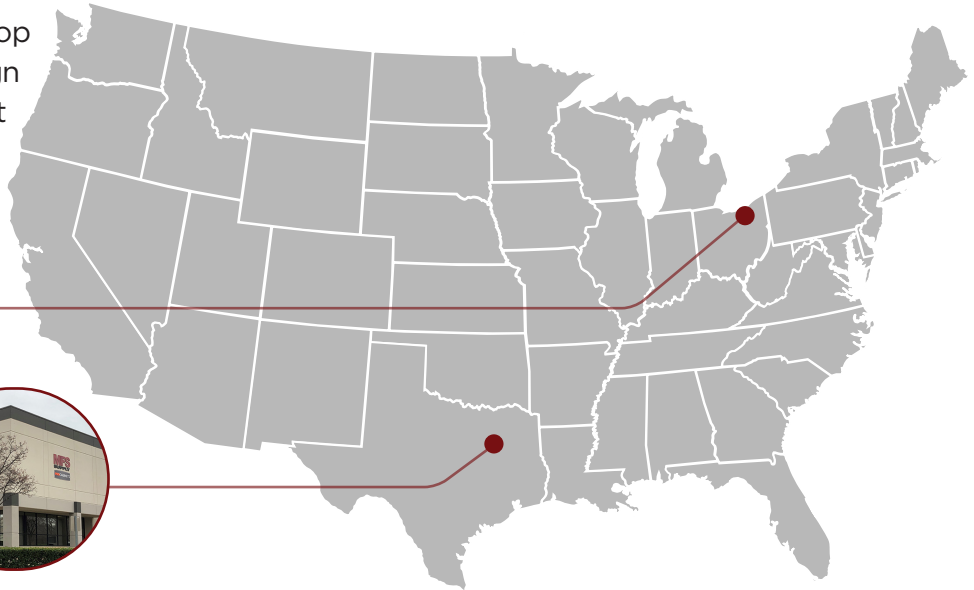

Postform Laminate Countertop Program

Ordering is quick and easy with MFS Supply.

Located in Ohio and Texas, our countertop shops work closely with our sales & design teams to ensure your project specs are met - cut to size and then packaged securely to ensure safe arrival at the job site.

Cleveland – HQ

Office, Warehouse, Showroom
31100 Solon Rd,
Solon, Ohio 44139

Texas

Office, Warehouse, Showroom
1460 Avenue South,
Grand Prairie, TX 75050