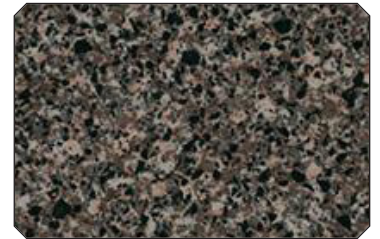

800.607.0541

customerservice@mfssupply.com

www.mfssupply.com

Primary Colors

Available in-stock at our Ohio and Texas locations. Features a matte finish and Tempo edge profile.

White Ice Granite
9476-58

Calcutta Marble
4925-07

Milano Quartz
4726-60

White Cascade
5003

Oura Romano
9277

Blackstar Granite
4551

Sierra Cascade
5005

Mouse
928

Secondary Colors

Customize with preferred finish and select from 10 premium edge profile options.

Don't see what you're looking for? We have access to thousands of styles. Our sales team will work with you to find the perfect fit.

Select from 10 Distinct Postform Laminate Edge Profiles

Our standard colors feature the popular Tempo edge profile for its durability. A variety of alternative edging styles are available on custom orders.